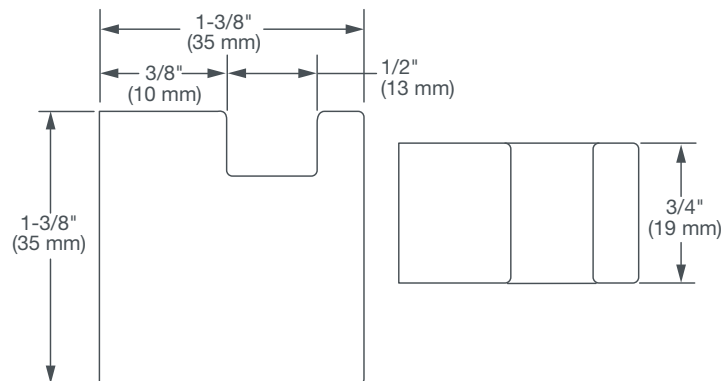

REM[®] ROBE HOOK

- European minimalist design
- Solid brass construction
- Concealed mounting
- Includes assembly hardware

AVAILABLE FINISHES

Polished Chrome
Brushed Nickel

FINISH CODE

100
144

DESCRIPTION

Robe Hook

PRODUCT NUMBER

D35100210.XXX

IMPORTANT: These measurements are subject to change or cancellation.
No responsibility is assumed for use of superseded or voided pages.

PART OF **LIXIL**